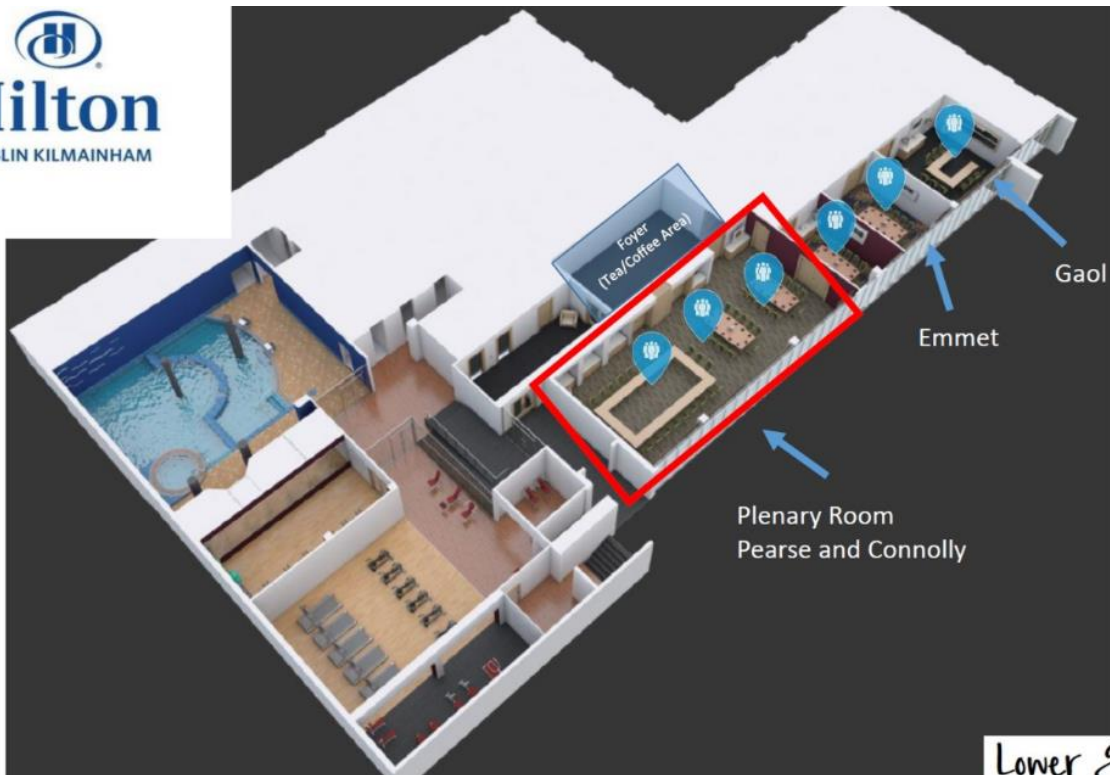

Meeting Room Capacities

	Theatre	Class	Cabaret	Boardroom	U-Shape	Banquet	Dimension
Pearse & Connolly	100	70	80	60	66	100	7.4 x 17.8 x 2.7 1418 SQFT
Pearse	40	25	30	20	20	50	7.4 x 8.3 x 2.7 661 SQFT
Connolly	60	30	36	24	34	60	7.4 x 9.5 x 2.7 756 SQFT
Gaol	30	24	18	18	21	-	6.1 x 7.5 x 2.7 492 SQFT
Emmet	-	-	-	11	-	-	6.5 x 5.1 x 2.7 357 SQFT
Cinnamon Restaurant						60 – 80	
Cunnie (section of the bar)						25 – 40	

Pearse & Connolly Room – Cabaret Style

Gaol Room – U Shape setup

Emmet Room – Boardroom style